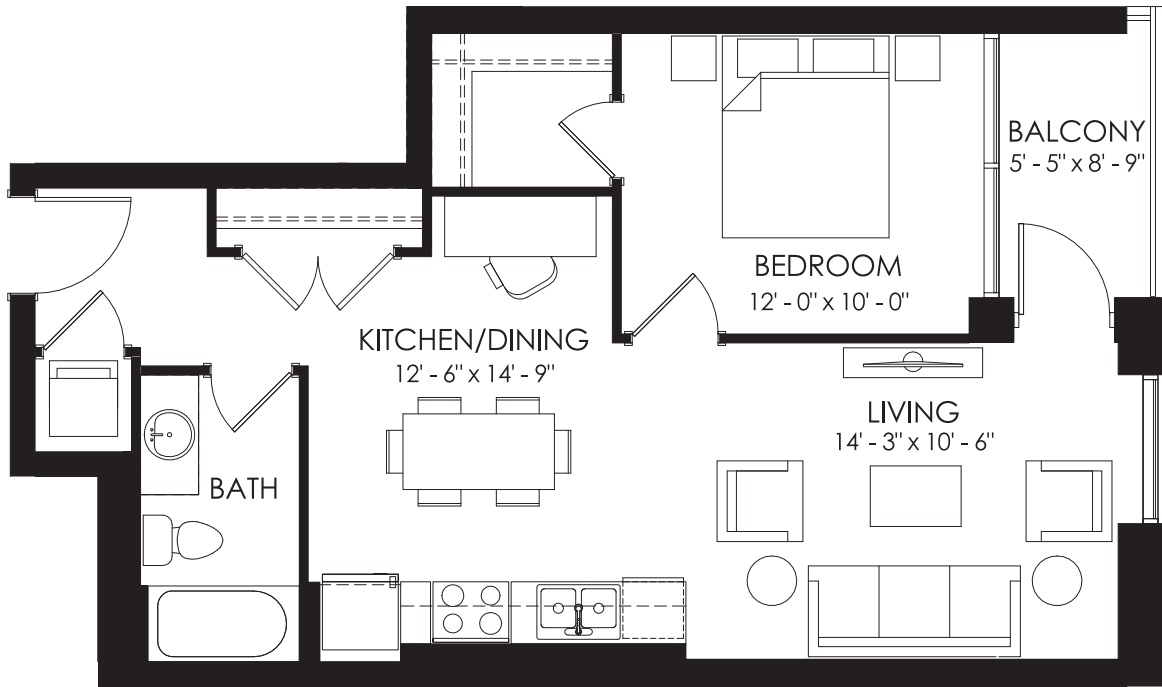

SUITE P05

1 BEDROOM | 734 SQ.FT.
Interior: 686 sq.ft. | Balcony: 48 sq.ft.

Available on Floors 2 - 5

Actual usable space may vary from stated floor plan area. All elevations, floor plans, site plan and landscaping are artists concepts. All dimensions are approximate. Layout may be reverse of the unit purchased. E&OE.