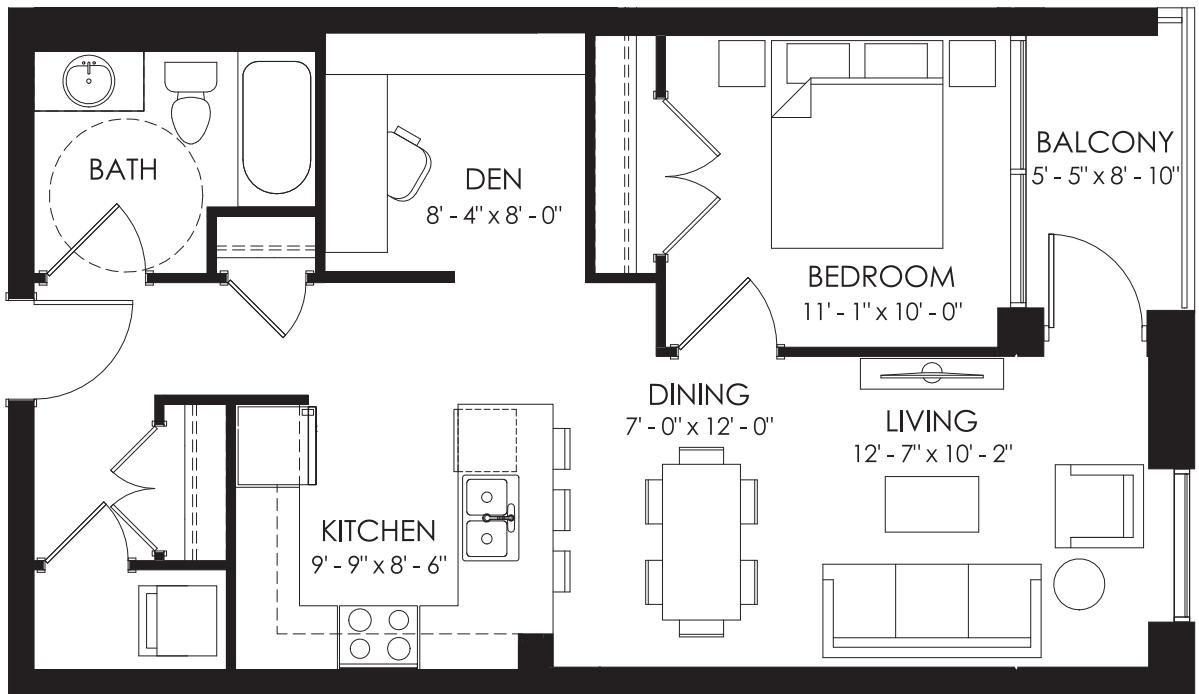

# † SUITE P07

1 BEDROOM + DEN | 809 SQ.FT.

Interior: 761 sq.ft. | Balcony: 48 sq.ft.

Available on Floors 2-5

† Barrier-Free.

Actual usable space may vary from stated floor plan area. All elevations, floor plans, site plan and landscaping are artists concepts. All dimensions are approximate. Layout may be reverse of the unit purchased. E&OE.